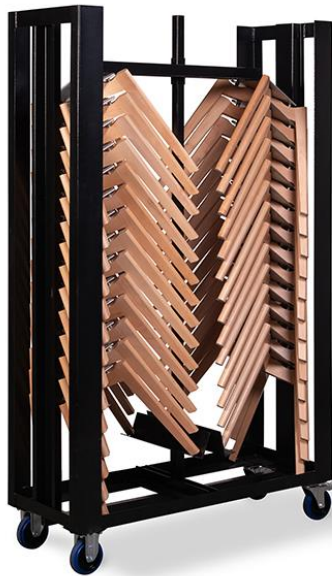

PRODUCT SPECIFICATION SHEET

Productname:	Trolley Keeve Frame
Articlenumber:	T92000
Color:	Hammerite
Material:	Steel
Weight:	71 kg
Height:	195 cm
Depth:	475 cm
Wide:	125 cm
Packaging:	1 piece, welded
Pieces on pallet:	4 pieces on a pallet
Pallet dimensions:	125 x 100 x 210 cm
Suitable for:	30 frames for Keeve chair